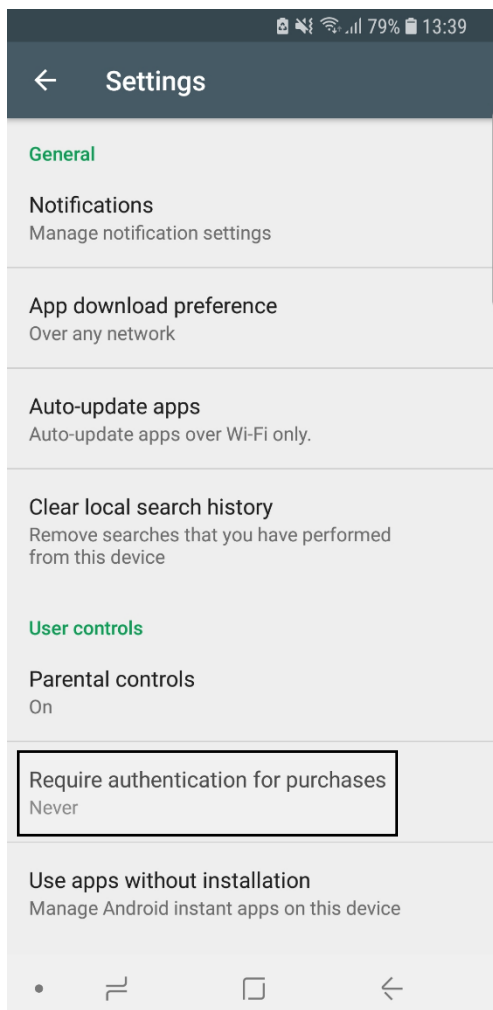

What do I do?

- I. On the Android phone that you want to set up parental controls on, open the **Play Store** app.

2. Click the **Menu** on the top left corner.

3. Click **Settings**.

4. Click **Parental Controls**.

5. Turn Parental Controls **On**.

6. You will be asked to set a PIN, so that your child cannot change the settings you choose.

7. You can set content restrictions for different types of content on your child's device.

8. Select a content category. For example, if you click **Apps & Games**, you will be given the option to filter content to different age levels.

Once you set up the parental controls, you can turn it off and on. When you turn it back on and create a new PIN, your old settings will be in place. This makes it easy to share a device with your child.