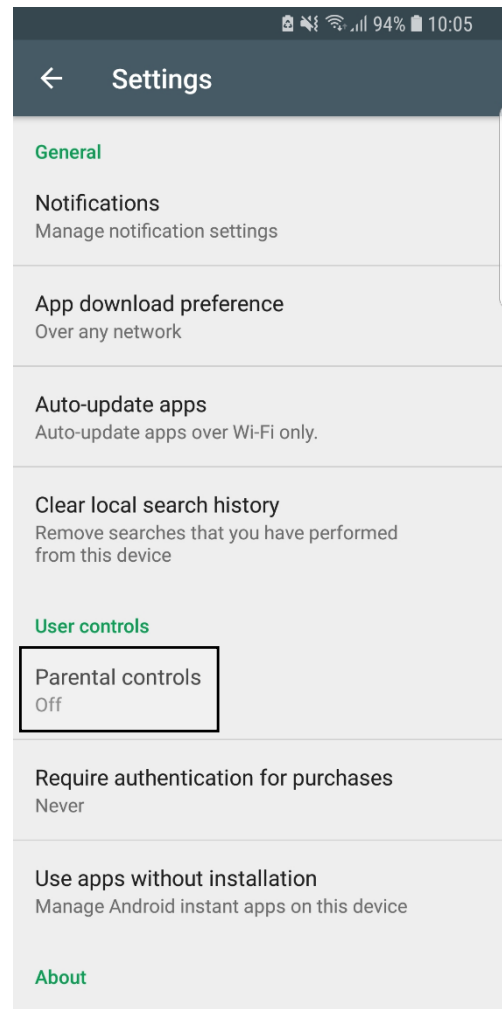

What types of content can I restrict?

Streaming media

Inappropriate content

Apps blocking

In-app purchasing

The parental controls are, unfortunately, not very comprehensive. Nonetheless, setting up the controls for your child's device will be an easy process. It mainly involves setting maturity levels for the apps and content they can access, and a PIN for purchases on Google Play store.

What do I do?

- I. On the Android phone that you want to set up parental controls on, open the **Play Store** app.

2. Click the **Menu** on the top left corner.

3. Click **Settings**.

4. Click **Parental Controls**.

5. Turn Parental Controls **On**.

6. You will be asked to set a PIN, so that your child cannot change the settings you choose.

7. You can set content restrictions for different types of content on your child's device.

8. Select a content category. For example, if you click **Apps & Games**, you will be given the option to filter content to different age levels.

Once you set up the parental controls, you can turn it off and on. When you turn it back on and create a new PIN, your old settings will be in place. This makes it easy to share a device with your child.