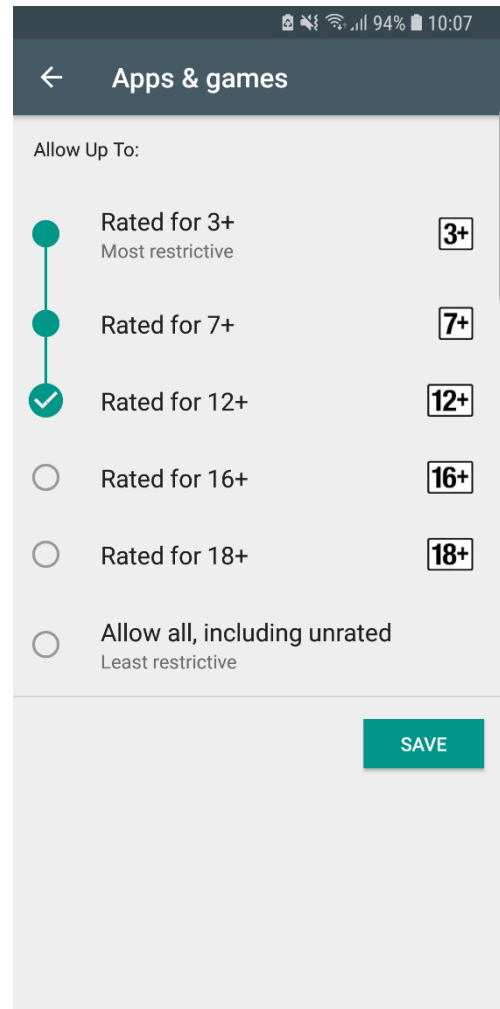

What do I do?

- I. On the Android phone that you want to set up parental controls on, open the **Play Store** app.

2. Click the **Menu** on the top left corner.

3. Click **Settings**.

4. Click **Parental Controls**.

5. Turn Parental Controls **On**.

6. You will be asked to set a PIN, so that your child cannot change the settings you choose.

7. You can set content restrictions for different types of content on your child's device.

8. Select a content category. For example, if you click **Apps & Games**, you will be given the option to filter content to different age levels.

Once you set up the parental controls, you can turn it off and on. When you turn it back on and create a new PIN, your old settings will be in place. This makes it easy to share a device with your child.