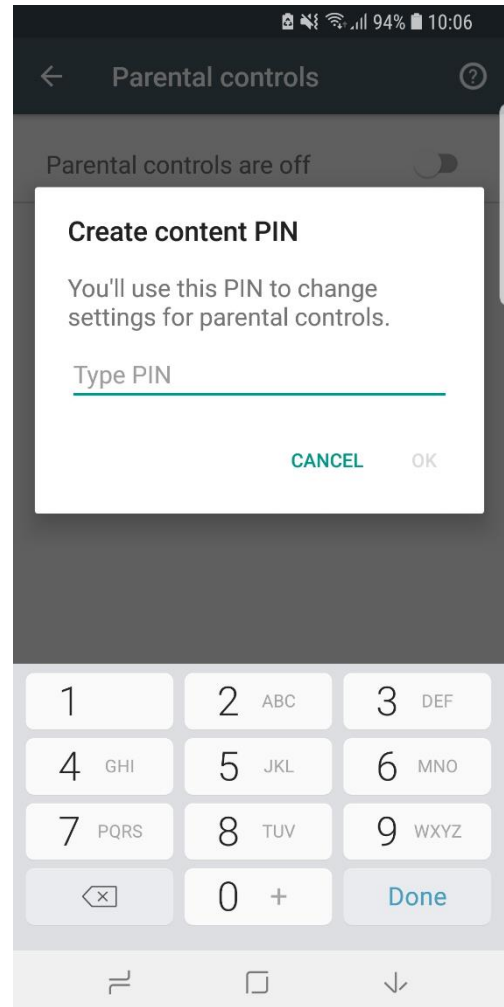

What types of content can I restrict?

Streaming media

Inappropriate content

Apps blocking

In-app purchasing

The parental controls are, unfortunately, not very comprehensive. Nonetheless, setting up the controls for your child's device will be an easy process. It mainly involves setting maturity levels for the apps and content they can access, and a PIN for purchases on Google Play store.

What do I do?

- I. On the Android phone that you want to set up parental controls on, open the **Play Store** app.

2. Click the **Menu** on the top left corner.

3. Click **Settings**.

4. Click **Parental Controls**.

5. Turn Parental Controls **On**.

6. You will be asked to set a PIN, so that your child cannot change the settings you choose.

7. You can set content restrictions for different types of content on your child's device.

8. Select a content category. For example, if you click **Apps & Games**, you will be given the option to filter content to different age levels.

Once you set up the parental controls, you can turn it off and on. When you turn it back on and create a new PIN, your old settings will be in place. This makes it easy to share a device with your child.